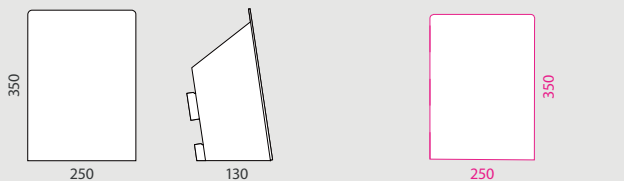

BURDEOS	QTY	N.W	G.W	C.B.M	SIZE
Packing	5	1.1kg	1.44kg	0.0123	570x500x50mm
10.868	275x260x258mm		x5		4.50 €/Uni

BURDEOS

DISPLAY DETAILS

DIMENSIONS

*mm

INFORMATION

Budapest is a lightweight and white coated display made of 1.5mm thickness cardboard. Ideal for displaying last minute add-on items, for customers to purchase as they are checking out. Hooks and printing is available but not included.

BUDAPEST	QTY	N.W	G.W	C.B.M	SIZE
Packing	5	0.525kg	0.7kg	0.0038	260x35x415mm
10.831	Graphic size: 250x350mm		x5		2.95 €/Uni

BUDAPEST

DISPLAY DETAILS

DIMENSIONS

TEMPLATE

*mm

INFORMATION

Burdeos is a Lightweight and white coated display made of 1.5mm thickness cardboard. Easy and fast set up. The removable divider allows 1 or 2 spaces for exhibition. Ideal as eye-catching point of purchase presentation on any counter.

BURDEOS	QTY	N.W	G.W	C.B.M	SIZE
Packing	5	1.1kg	1.44kg	0.0123	570x500x50mm
10.868	275x260x258mm		x5 		4.50 €/Uni

BURDEOS

DISPLAY DETAILS

DIMENSIONS

TEMPLATE

*mm

INFORMATION

Budapest is a lightweight and white coated display made of 1.5mm thickness cardboard. Ideal for displaying last minute add-on items, for customers to purchase as they are checking out. Hooks and printing is available but not included.

BUDAPEST	QTY	N.W	G.W	C.B.M	SIZE
Packing	5	0.525kg	0.7kg	0.0038	260x35x415mm
10.831	Graphic size: 250x350mm		x5 		2.95 €/Uni

BUDAPEST