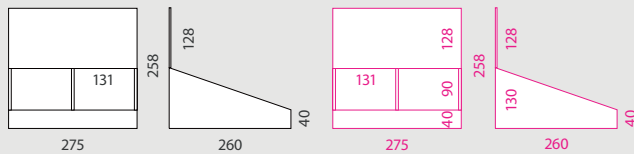

BURDEOS	QTY	N.W	G.W	C.B.M	SIZE
Packing	5	1.1kg	1.44kg	0.0123	570x500x50mm
10.868	275x260x258mm		x5		4.50 €/Uni

BURDEOS

DISPLAY DETAILS

DIMENSIONS

*mm

INFORMATION

Budapest is a lightweight and white coated display made of 1.5mm thickness cardboard. Ideal for displaying last minute add-on items, for customers to purchase as they are checking out. Hooks and printing is available but not included.

BUDAPEST	QTY	N.W	G.W	C.B.M	SIZE
Packing	5	0.525kg	0.7kg	0.0038	260x35x415mm
10.831	Graphic size: 250x350mm		x5		2.95 €/Uni

BUDAPEST

DISPLAY DETAILS

DIMENSIONS

TEMPLATE

*mm

INFORMATION

Burdeos is a Lightweight and white coated display made of 1.5mm thickness cardboard. Easy and fast set up. The removable divider allows 1 or 2 spaces for exhibition. Ideal as eye-catching point of purchase presentation on any counter.

BURDEOS	QTY	N.W	G.W	C.B.M	SIZE
Packing	5	1.1kg	1.44kg	0.0123	570x500x50mm
10.868	275x260x258mm		x5 		4.50 €/Uni

BURDEOS

DISPLAY DETAILS

DIMENSIONS

TEMPLATE

*mm

INFORMATION

Budapest is a lightweight and white coated display made of 1.5mm thickness cardboard. Ideal for displaying last minute add-on items, for customers to purchase as they are checking out. Hooks and printing is available but not included.

BUDAPEST	QTY	N.W	G.W	C.B.M	SIZE
Packing	5	0.525kg	0.7kg	0.0038	260x35x415mm
10.831	Graphic size: 250x350mm		x5 		2.95 €/Uni

BUDAPEST