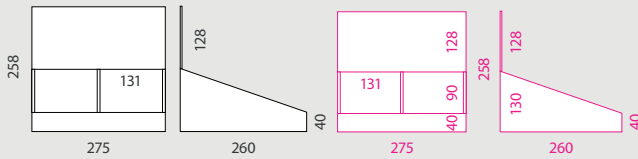

DISPLAY DETAILS

DIMENSIONS

*mm

INFORMATION

Burdeos is a Lightweight and white coated display made of 1.5mm thickness cardboard. Easy and fast set up. The removable divider allows 1 or 2 spaces for exhibition. Ideal as eye-catching point of purchase presentation on any counter.

BURDEOS	QTY	N.W	G.W	C.B.M	SIZE
Packing	5	1.1kg	1.44kg	0.0123	570x500x50mm
10.868	275x260x258mm		x5		4.50 €/Uni

BURDEOS

DISPLAY DETAILS

DIMENSIONS

*mm

INFORMATION

Budapest is a lightweight and white coated display made of 1.5mm thickness cardboard. Ideal for displaying last minute add-on items, for customers to purchase as they are checking out. Hooks and printing is available but not included.

BUDAPEST	QTY	N.W	G.W	C.B.M	SIZE
Packing	5	0.525kg	0.7kg	0.0038	260x35x415mm
10.831	Graphic size: 250x350mm		x5		2.95 €/Uni

BUDAPEST

DISPLAY DETAILS

DIMENSIONS

TEMPLATE

*mm

INFORMATION

Burdeos is a Lightweight and white coated display made of 1.5mm thickness cardboard. Easy and fast set up. The removable divider allows 1 or 2 spaces for exhibition. Ideal as eye-catching point of purchase presentation on any counter.

BURDEOS	QTY	N.W	G.W	C.B.M	SIZE
Packing	5	1.1kg	1.44kg	0.0123	570x500x50mm
10.868	275x260x258mm		x5 		4.50 €/Uni

BURDEOS

DISPLAY DETAILS

DIMENSIONS

TEMPLATE

*mm

INFORMATION

Budapest is a lightweight and white coated display made of 1.5mm thickness cardboard. Ideal for displaying last minute add-on items, for customers to purchase as they are checking out. Hooks and printing is available but not included.