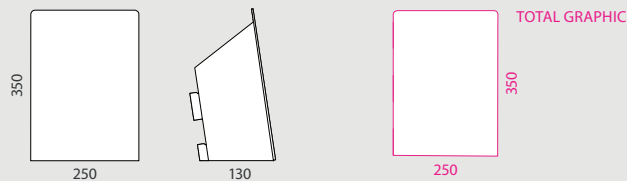

DISPLAY DETAILS

DIMENSIONS

*mm

INFORMATION

Burdeos is a Lightweight and white coated display made of 1.5mm thickness cardboard. Easy and fast set up. The removable divider allows 1 or 2 spaces for exhibition. Ideal as eye-catching point of purchase presentation on any counter.

BURDEOS	QTY	N.W	G.W	C.B.M	SIZE
Packing	5	1.1kg	1.44kg	0.0123	570x500x50mm
10.868	275x260x258mm		x5		4.50 €/Uni

BURDEOS

DISPLAY DETAILS

DIMENSIONS

*mm

INFORMATION

Budapest is a lightweight and white coated display made of 1.5mm thickness cardboard. Ideal for displaying last minute add-on items, for customers to purchase as they are checking out. Hooks and printing is available but not included.

BUDAPEST	QTY	N.W	G.W	C.B.M	SIZE
Packing	5	0.525kg	0.7kg	0.0038	260x35x415mm
10.831	Graphic size: 250x350mm		x5		2.95 €/Uni

BUDAPEST

DISPLAY DETAILS

DIMENSIONS

TEMPLATE

*mm

INFORMATION

Burdeos is a Lightweight and white coated display made of 1.5mm thickness cardboard. Easy and fast set up. The removable divider allows 1 or 2 spaces for exhibition. Ideal as eye-catching point of purchase presentation on any counter.

BURDEOS	QTY	N.W	G.W	C.B.M	SIZE
Packing	5	1.1kg	1.44kg	0.0123	570x500x50mm
10.868	275x260x258mm		x5 		4.50 €/Uni

BURDEOS

DISPLAY DETAILS

DIMENSIONS

TEMPLATE

*mm

INFORMATION

Budapest is a lightweight and white coated display made of 1.5mm thickness cardboard. Ideal for displaying last minute add-on items, for customers to purchase as they are checking out. Hooks and printing is available but not included.