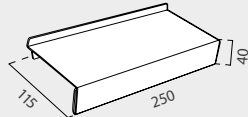

SLAT WALL PRONG

HOLDER DETAILS

INFORMATION *mm

Specific accessory for presenting glasses on your slat panel. This fixture slide into the slat panels without adhesives or tools. Made of a durable transparent plastic.

| GLASSES HOLDER | SIZE | | |
|----------------|------------|---|-------------------|
| 50.858 | 32x58x62mm | x25  | 0.44 €/Uni |

GLASSES HOLDER FOR SLATWALL PANEL

TRAY DETAILS

INFORMATION *mm

This slat wall shelving is a great addition to any slatwall display. Front folding to add a price label.

| CARRY TRAY | SIZE | | |
|------------|--------------|---|-------------------|
| 50.097 | 250x40x115mm | x10  | 1.49 €/Uni |

PLASTIC CARRY TRAY

BRACKET DETAILS

INFORMATION *mm

Heavy duty metal shelf chrome finish brackets, made to fit to slatwall panels. It is suitable for glass, acrylic or wooden shelves. Supplied in pairs, one left and one right.

| SHELF BRACKET | SIZE | | |
|---------------|----------|--|---------------------|
| 50.069 | 295x85mm | x2  | 14.26 €/Pack |

SHELF BRACKET 300mm (LEFT AND RIGHT)