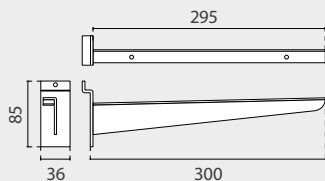

| GLASSES HOLDER | SIZE | | |
|----------------|------------|---|-------------------|
| 50.858 | 32x58x62mm | x25  | 0.44 €/Uni |

GLASSES HOLDER FOR SLATWALL PANEL

TRAY DETAILS

INFORMATION *mm

This slat wall shelving is a great addition to any slatwall display. Front folding to add a price label.

| CARRY TRAY | SIZE | | |
|------------|--------------|---|-------------------|
| 50.097 | 250x40x115mm | x10  | 1.49 €/Uni |

PLASTIC CARRY TRAY

BRACKET DETAILS

INFORMATION *mm

Heavy duty metal shelf chrome finish brackets, made to fit to slatwall panels. It is suitable for glass, acrylic or wooden shelves. Supplied in pairs, one left and one right.

| SHELF BRACKET | SIZE | | |
|---------------|----------|--|---------------------|
| 50.069 | 295x85mm | x2  | 14.26 €/Pack |

SHELF BRACKET 300mm (LEFT AND RIGHT)