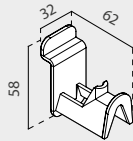

SLAT WALL PRONG

HOLDER DETAILS

INFORMATION *mm

Specific accessory for presenting glasses on your slat panel. This fixture slide into the slat panels without adhesives or tools. Made of a durable transparent plastic.

| GLASSES HOLDER | SIZE | | |
|----------------|------------|---|-------------------|
| 50.858 | 32x58x62mm | x25  | 0.44 €/Uni |

GLASSES HOLDER FOR SLATWALL PANEL

TRAY DETAILS

INFORMATION *mm

This slat wall shelving is a great addition to any slatwall display. Front folding to add a price label.

| CARRY TRAY | SIZE | | |
|------------|--------------|---|-------------------|
| 50.097 | 250x40x115mm | x10  | 1.49 €/Uni |

PLASTIC CARRY TRAY

BRACKET DETAILS

INFORMATION *mm

Heavy duty metal shelf chrome finish brackets, made to fit to slatwall panels. It is suitable for glass, acrylic or wooden shelves. Supplied in pairs, one left and one right.

| SHELF BRACKET | SIZE | | |
|---------------|----------|--|---------------------|
| 50.069 | 295x85mm | x2  | 14.26 €/Pack |

SHELF BRACKET 300mm (LEFT AND RIGHT)