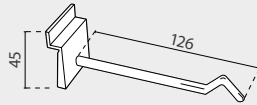

PRONG DETAILS

INFORMATION *mm

White plastic hook clip for attaching to slatwall panels. Ideal for hanging strips or lightweight products.

| SLAT PRONG | SIZE | | |
|------------|-------|---|-------------------|
| 12.111 | 126mm | x50  | 0.56 €/Uni |

| GLASSES HOLDER | SIZE | | |
|----------------|------------|---|-------------------|
| 50.858 | 32x58x62mm | x25  | 0.44 €/Uni |

GLASSES HOLDER FOR SLATWALL PANEL

TRAY DETAILS

INFORMATION *mm

This slat wall shelving is a great addition to any slatwall display. Front folding to add a price label.

| CARRY TRAY | SIZE | | |
|------------|--------------|---|-------------------|
| 50.097 | 250x40x115mm | x10  | 1.49 €/Uni |

PLASTIC CARRY TRAY

BRACKET DETAILS

INFORMATION *mm

Heavy duty metal shelf chrome finish brackets, made to fit to slatwall panels. It is suitable for glass, acrylic or wooden shelves. Supplied in pairs, one left and one right.

| SHELF BRACKET | SIZE | | |
|---------------|----------|--|---------------------|
| 50.069 | 295x85mm | x2  | 14.26 €/Pack |

SHELF BRACKET 300mm (LEFT AND RIGHT)