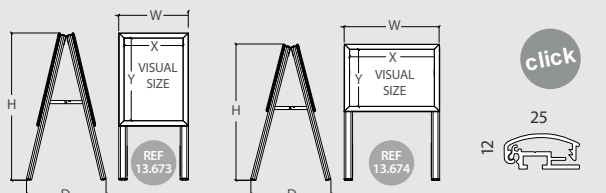

SIDEWALK DETAILS

GRAPHIC BY CLICK FRAME

INFORMATION

* W: Width H: Height D: Depth * mm

Grenoble is a small dimensions A-frame aluminium board. It is lightweight and resistant to rusting. It has a 32mm click system profile. Grenoble is ideal for advertising events, menus or last offers outside your shop. Includes a weather resistant antireflection sheet.

GRENOBLE	QTY	N.W	G.W	C.B.M	Size (WxHxD)
Packing	1	4.3kg	5kg	0.0374	425x880x100
		Visual (X-Y)	External (WxHxD)		
Product	344x544	404x815x456			
10.942	Graphic Size: 360x560mm				49.00 €

GRENOBLE

SIDEWALK DETAILS

GRAPHIC BY CLICK FRAME

INFORMATION

* W: Width H: Height D: Depth * mm

Poisat is a small dimensions aluminium A-frame Board. It is lightweight and resistant to rusting. It has a 25mm width click system profillet. Ideal for advertising your upcoming events, shows, menu or last offers at your show window. It includes a weather resistant antireflection sheet.

PORTRAIT	QTY	N.W	G.W	C.B.M	Size (WxHxD)
Packing	1	2.77kg	3.298kg	0.0244	340x715x85
		Visual (X-Y)	External (WxHxD)		
Product	279x402	332x699x379			
13.673	Graphic Size: A3 Portrait				35.75 €

LANDSCAPE	QTY	N.W	G.W	C.B.M	Size (WxHxD)
Packing	1	2.63kg	3.257kg	0.0308	460x670x85
		Visual (X-Y)	External (WxHxD)		
Product	279x402	455x648x381			
13.674	Graphic Size: A3 Landscape				35.75 €