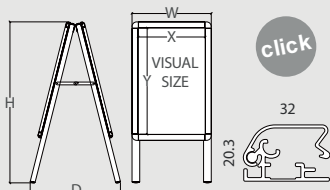

SIDEWALK DETAILS

GRAPHIC BY CLICK FRAME

INFORMATION

* W: Width H: Height D: Depth * mm

Grenoble is a small dimensions A-frame aluminium board. It is lightweight and resistant to rusting. It has a 32mm click system profile. Grenoble is ideal for advertising events, menus or last offers outside your shop. Includes a weather resistant antireflection sheet.

GRENOBLE	QTY	N.W	G.W	C.B.M	Size (WxHxD)
Packing	1	4.3kg	5kg	0.0374	425x880x100
		Visual (X-Y)	External (WxHxD)		
Product	344x544	404x815x456			
10.942	Graphic Size: 360x560mm				49.00 €

GRENOBLE

SIDEWALK DETAILS

GRAPHIC BY CLICK FRAME

INFORMATION

* W: Width H: Height D: Depth * mm

Poisat is a small dimensions aluminium A-frame Board. It is lightweight and resistant to rusting. It has a 25mm width click system profillet. Ideal for advertising your upcoming events, shows, menu or last offers at your show window. It includes a weather resistant antireflection sheet.

PORTRAIT	QTY	N.W	G.W	C.B.M	Size (WxHxD)
Packing	1	2.77kg	3.298kg	0.0244	340x715x85
		Visual (X-Y)	External (WxHxD)		
Product	279x402	332x699x379			
13.673	Graphic Size: A3 Portrait				35.75 €

LANDSCAPE	QTY	N.W	G.W	C.B.M	Size (WxHxD)
Packing	1	2.63kg	3.257kg	0.0308	460x670x85
		Visual (X-Y)	External (WxHxD)		
Product	279x402	455x648x381			
13.674	Graphic Size: A3 Landscape				35.75 €