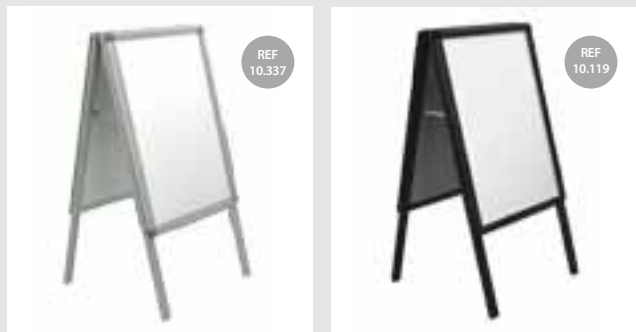

SIDEWALK DETAILS

INFORMATION

* W: Width H: Height D: Depth * mm

Merida has a 32mm width aluminium profile with click system, so it is lightweight and resistant to rusting. Merida has feet protections to avoid slipping and a weather resistant antireflection sheet included. It is ideal for being used inside or outside of your business.

 click

RAL COLORS AVAILABLE

MERIDA A1	QTY	N.W	G.W	C.B.M	Size (WxHxD)	
Packing	1	7.92kg	9.69kg	0.098	660x1420x105	
		Visual (X-Y)	External (WxHxD)			
Product		575x822	638x1400x698		GRAPHIC SIZE	
10.337					A1	89.00 €
10.119	   					95.00 €
10.119WD						115.50 €
MERIDA H700	QTY	N.W	G.W	C.B.M	Size (WxHxD)	
Packing	1	5.64kg	6.7kg	0.072	575x1100x115	
		Visual (X-Y)	External (WxHxD)			
Product		481x681	544x1050x598		GRAPHIC SIZE	
10.338					500x700mm	65.00 €
10.122	   					75.00 €
10.122WD						98.70 €
MERIDA H1000	QTY	N.W	G.W	C.B.M	Size (WxHxD)	
Packing	1	8.94kg	10.67kg	0.127	765x1445x115	
		Visual (X-Y)	External (WxHxD)			
Product		681x981	744x1400x799		GRAPHIC SIZE	
10.339					500x700mm	96.00 €
10.124	   					99.00 €
10.124WD						123.10 €