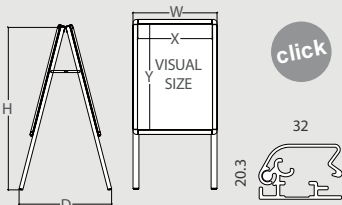

SIDEWALK DETAILS

INFORMATION

* W: Width H: Height D: Depth * mm

Merida has a 32mm width aluminium profile with click system, so it is lightweight and resistant to rusting. Merida has feet protections to avoid slipping and a weather resistant antireflection sheet included. It is ideal for being used inside or outside of your business.

 click

RAL COLORS AVAILABLE

MERIDA A1	QTY	N.W	G.W	C.B.M	Size (WxHxD)	
Packing	1	7.92kg	9.69kg	0.098	660x1420x105	
		Visual (X-Y)	External (WxHxD)			
Product		575x822	638x1400x698		GRAPHIC SIZE	
10.337					A1	89.00 €
10.119	   					95.00 €
10.119WD						115.50 €
MERIDA H700	QTY	N.W	G.W	C.B.M	Size (WxHxD)	
Packing	1	5.64kg	6.7kg	0.072	575x1100x115	
		Visual (X-Y)	External (WxHxD)			
Product		481x681	544x1050x598		GRAPHIC SIZE	
10.338					500x700mm	65.00 €
10.122	   					75.00 €
10.122WD						98.70 €
MERIDA H1000	QTY	N.W	G.W	C.B.M	Size (WxHxD)	
Packing	1	8.94kg	10.67kg	0.127	765x1445x115	
		Visual (X-Y)	External (WxHxD)			
Product		681x981	744x1400x799		GRAPHIC SIZE	
10.339					500x700mm	96.00 €
10.124	   					99.00 €
10.124WD						123.10 €